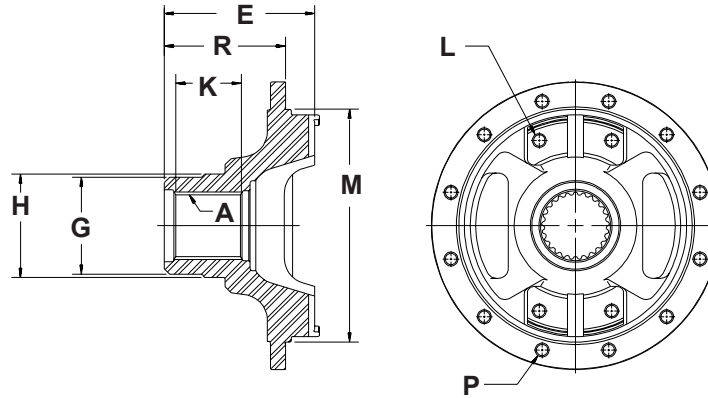

Genuine MECHANICS® Brake Yokes

Type of Fit	
FitR Side	Flat Root Side

A Spline Size	A Pressure Angle	A Type of Spline Fit	K Spline Length		G Hub Diameter		H Shoulder Diameter		Part Number
			inches	mm	inches	mm	inches	mm	
15C 16/32 - 57T Inv.	30	FitR Side	3.43	87.1	4.50	114.3	5.00	127.0	02079778

E Overall Length		R Length to Pilot Face		M Pilot Diameter		P Flange Holes		L Mounting Holes	Part Number
inches	mm	inches	mm	inches	mm	qty.	size		
15C 6.95	176.5	N/A	N/A	N/A	N/A	N/A	89T Ext. Spline	M20 X 2.5 thd.	02079778